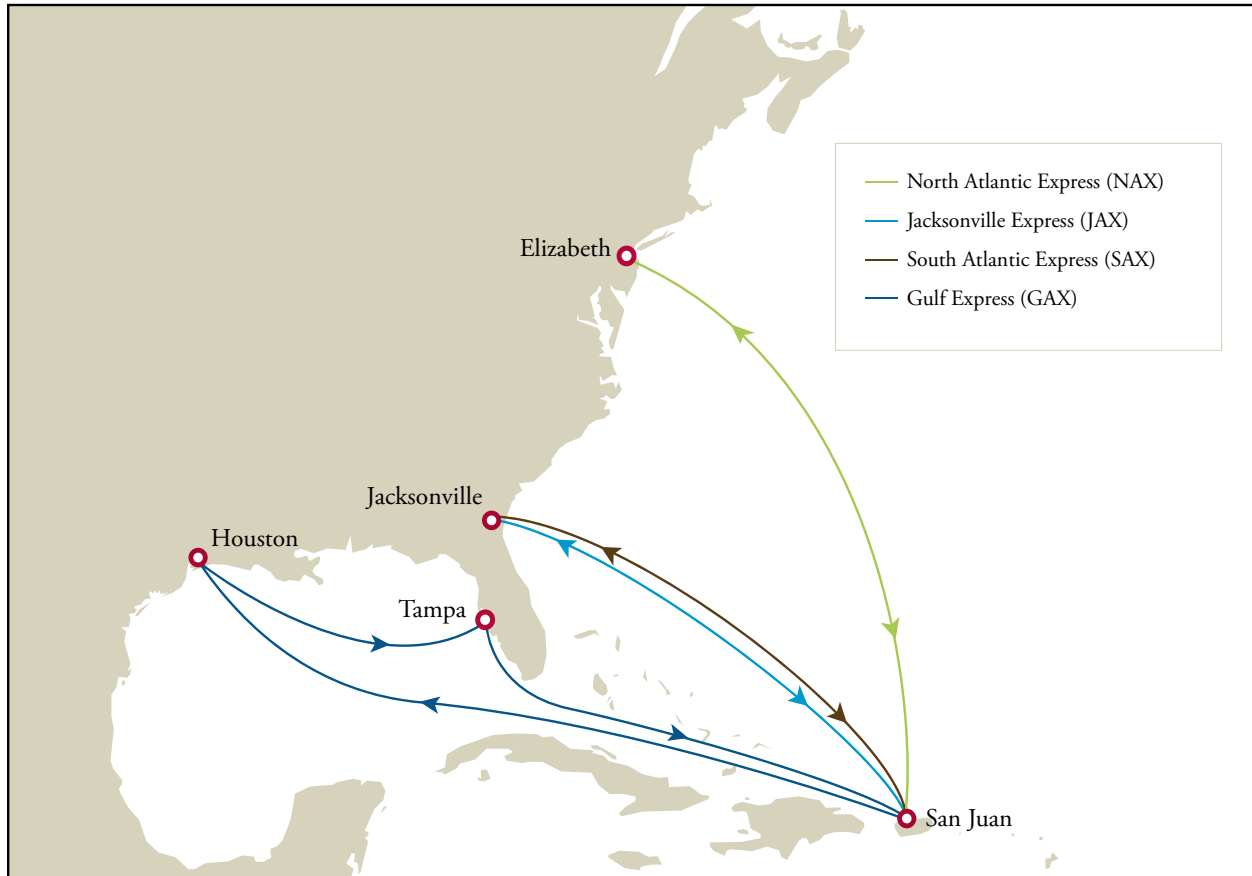

**PUERTO RICO OCEAN SERVICES (ALL)** Route Map

**Southbound Departures/Arrivals**

WEEKLY ROTATIONS				
Departs	Service	Time	Arrives	Time
<b>Elizabeth</b>	<b>NAX</b>	Fri PM	<b>San Juan</b>	Tue AM
<b>Jacksonville</b>	<b>JAX</b>	Tue PM	<b>San Juan</b>	Fri AM
<b>Jacksonville</b>	<b>SAX</b>	Fri PM	<b>San Juan</b>	Mon AM

14-DAY ROTATIONS				
Departs	Service	Time	Arrives	Time
<b>Houston</b>	<b>GAX</b>	Thu PM	<b>San Juan</b>	Thu AM
<b>Tampa</b>	<b>GAX</b>	Sun PM	<b>San Juan</b>	Thu AM

**Northbound Departures/Arrivals**

WEEKLY ROTATIONS				
Departs	Service	Time	Arrives	Time
<b>San Juan</b>	<b>NAX</b>	Mon PM	<b>Elizabeth</b>	Fri AM
<b>San Juan</b>	<b>SAX</b>	Tue PM	<b>Jacksonville</b>	Fri AM
<b>San Juan</b>	<b>JAX</b>	Fri PM	<b>Jacksonville</b>	Tue AM

14-DAY ROTATIONS				
Departs	Service	Time	Arrives	Time
<b>San Juan</b>	<b>GAX</b>	Thu PM	<b>Houston</b>	Thu AM
<b>San Juan</b>	<b>GAX</b>	Thu PM	<b>Tampa</b>	Sun AM

*Note: Additional vessel available, as required, for seasonal surges and drydock coverage.*