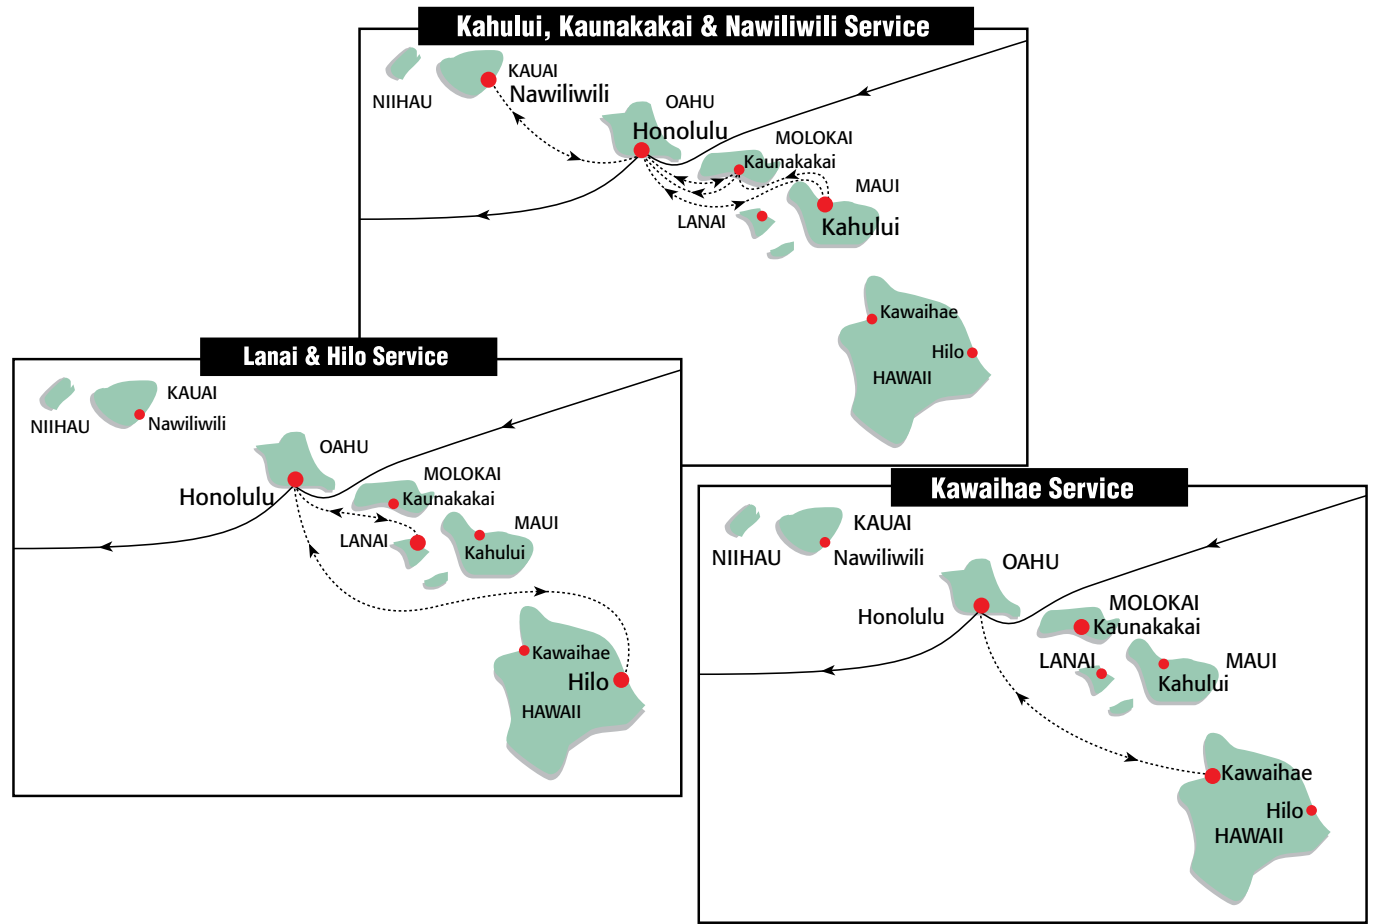

Hawaii to Neighbor Islands

PEX Service Arrives Honolulu Sun 2300

Port	Departs Honolulu	Arrives	TAC Transit	OAK Transit
Kahului	Mon PM	Tue AM	9	6
Kaunakakai	Wed PM	Thu AM	12	9
Nawiliwili	Mon PM	Tue AM	9	6
Lanai	Wed PM	Thu AM	10	7
Hilo	Mon PM	Wed PM*	11	8
Kawaihae	Mon PM	Tue PM	9	6

*Balance arrives Friday AM

CHX Service Arrives Honolulu Wed 2300

Port	Departs Honolulu	Arrives	LAC Transit
Kahului	Thu PM	Fri AM	6
Kaunakakai	Sun PM	Mon PM	9
Nawiliwili	Thu PM	Fri AM	6
Lanai	Wed PM	Thu AM	12
Hilo	Sun PM	Tue AM	8
Kawaihae	Thu AM	Fri AM	6

..... Barge Service
 _____ Linehaul Service