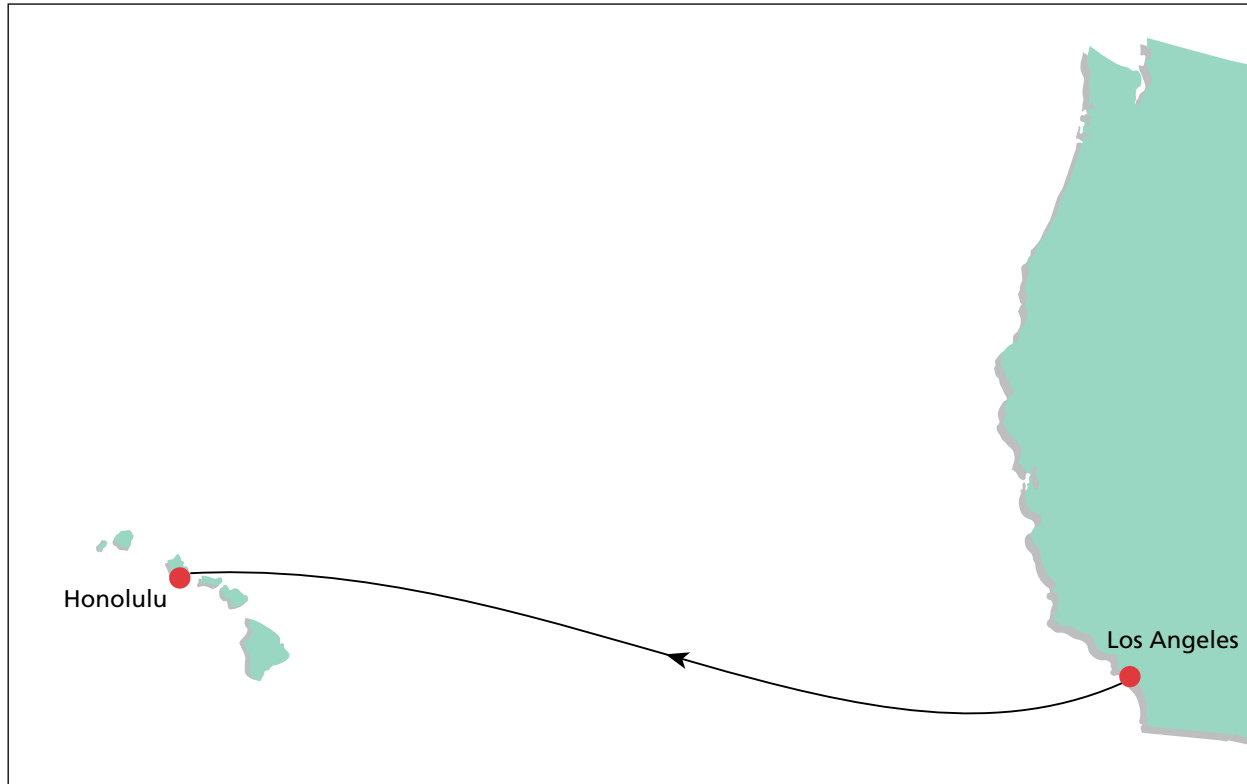

MIDWEEK EXPRESS SERVICE (MWX) Route Map & Cutoffs

MWX Arrivals/Departures		
<i>Port</i>	<i>Arrives</i>	<i>Departs</i>
Los Angeles		Wed 1300
Honolulu	Sun 1800	

MWX Transit Times (Days)		
MAINLAND TO HAWAII		
<i>From:</i>	<i>To:</i>	<i>Days</i>
Los Angeles	Honolulu	4

Los Angeles Cutoff Times	
Horizon Lines, LLC Pier 400 – APM Terminals – Los Angeles 2500 Navy Way, Terminal Island, CA 90731 (877) 678-7447 Hazardous Paperwork Fax: (866) 891-9587	
<i>Cargo</i>	<i>Cutoff</i>
General Cargo/Reefer/FAK	Tue 2200
Hazardous Cargo	Tue 2200
Hazardous Paperwork – Class 1, 5, 7	Mon 1100
Hazardous Paperwork – Other Classes	Tue 2200